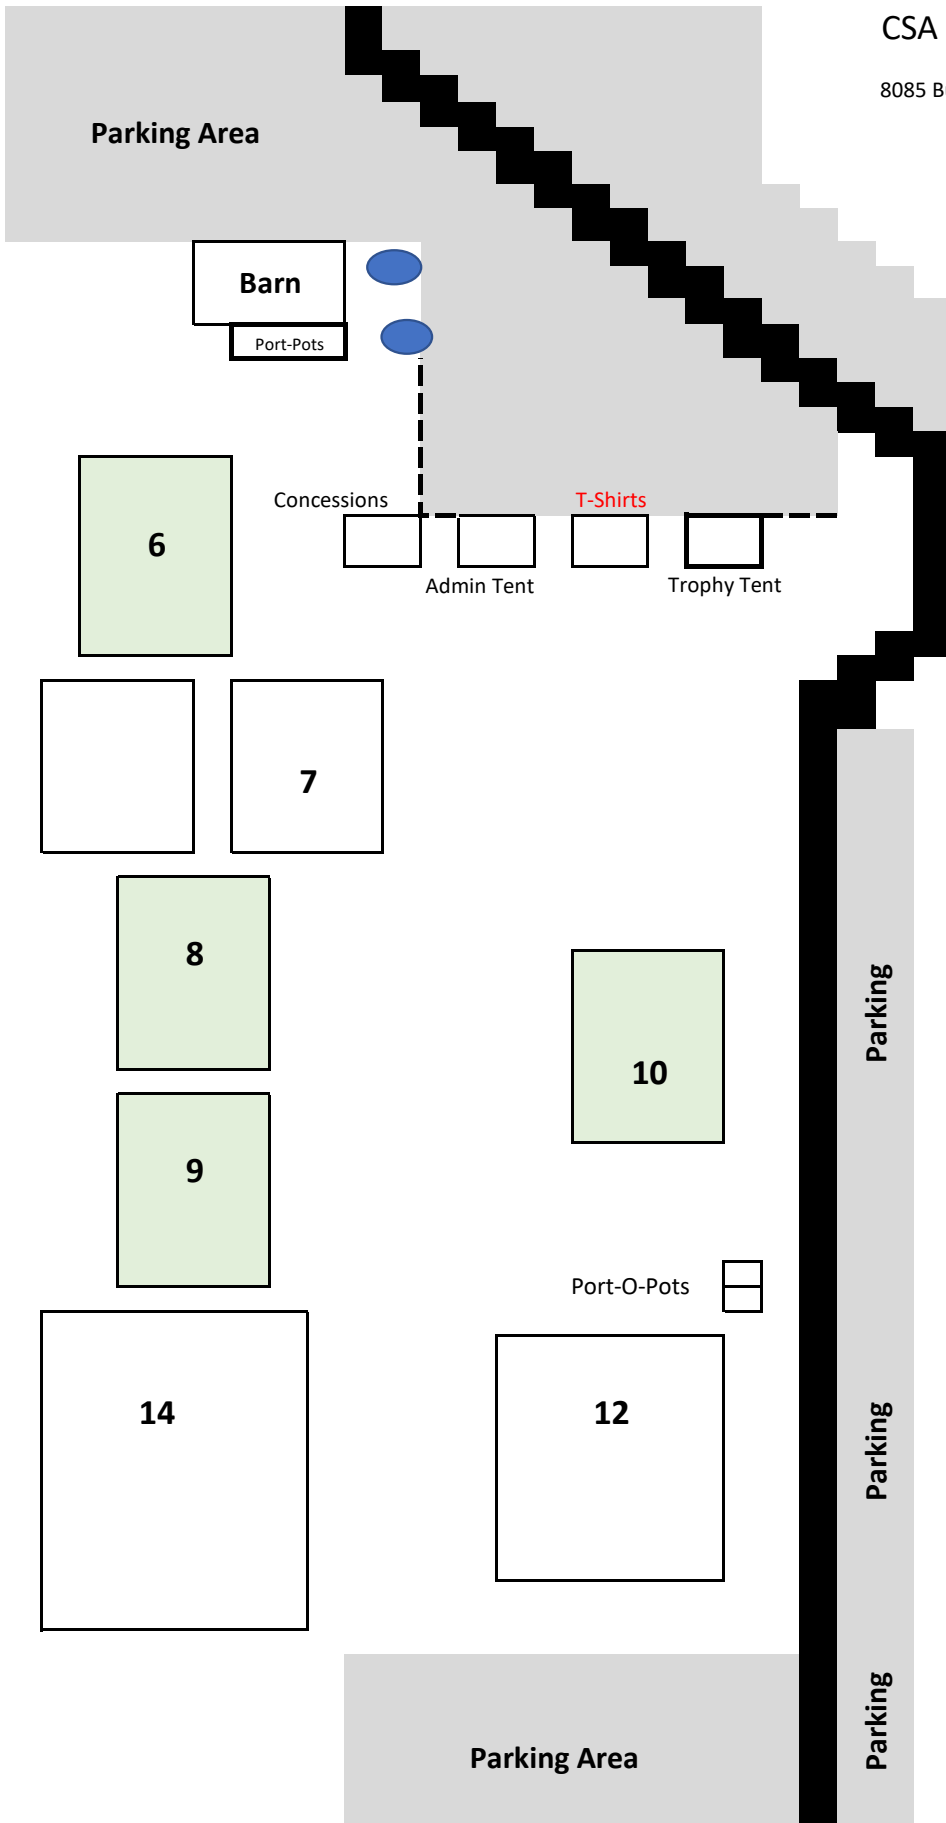

# CSA Facility Map - October 2018

8085 Buffham Road, Lodi, OH 44254

Parking Areas

Tournament Fields

No Dogs Allowed