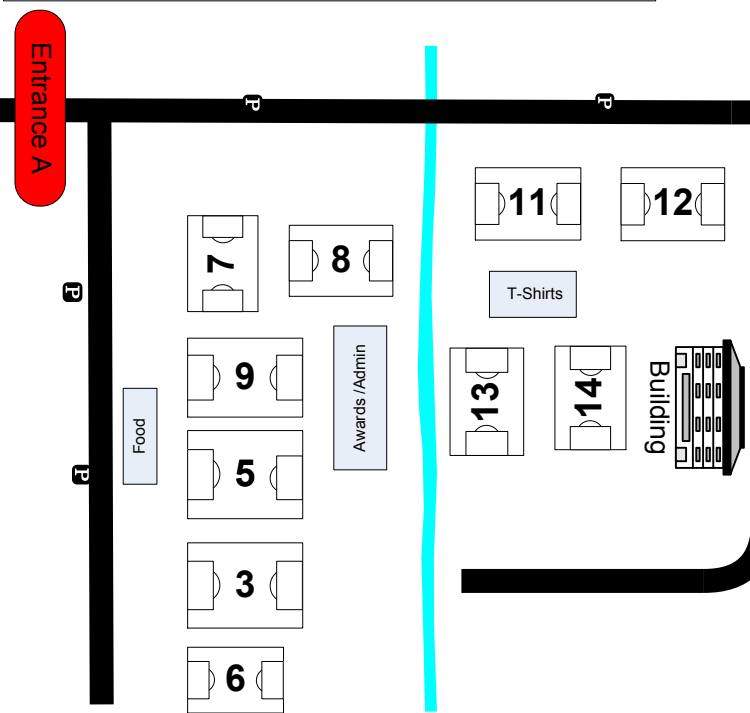

North Coast Premier Soccer Complex
 8809 Lake Road
 Seville, OH 44273

If you are playing on fields 3, 5, 6, 7, 8, 9, 11, 12, 13 and 14,
 please enter at **Entrance A**. All others please use **Entrance B**.

NO DOGS ARE PERMITTED ON THE PROPERTY.

County Road 19 (Lake Road)

Entrance B

Entrance A

Indoor Concessions
 Indoor Restrooms
 Trainer