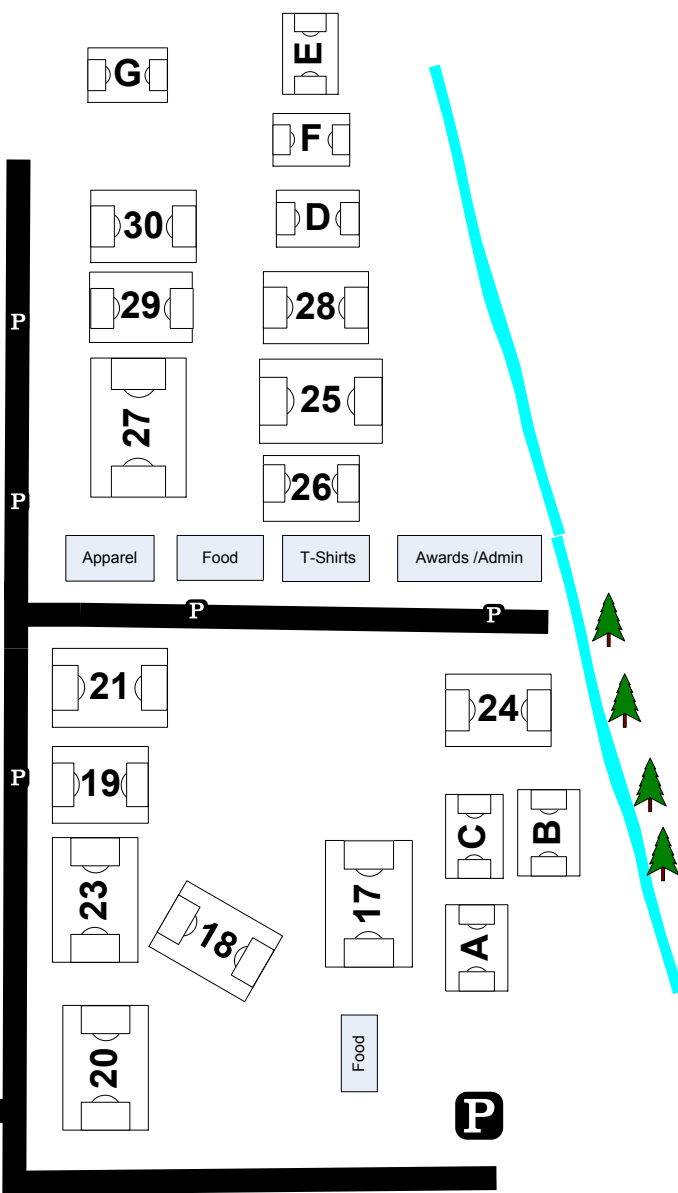

North Coast Premier Soccer Complex
 8809 Lake Road
 Seville, OH 44273

If you are playing on fields 3, 5, 6, 7, 8, 9, 11, 12, 13 and 14,
 please enter at **Entrance A**. All others please use **Entrance B**.

NO DOGS ARE PERMITTED ON THE PROPERTY.

County Road 19 (Lake Road)

Entrance B

Entrance A

Indoor Concessions
 Indoor Restrooms
 Trainer