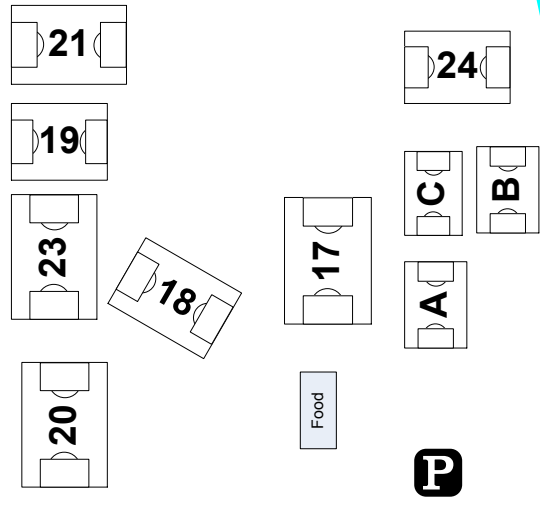

North Coast Premier Soccer Complex
 8809 Lake Road
 Seville, OH 44273

If you are playing on fields 3, 5, 6, 7, 8, 9, 11, 12, 13 and 14,
 please enter at **Entrance A**. All others please use **Entrance B**.

NO DOGS ARE PERMITTED ON THE PROPERTY.

County Road 19 (Lake Road)

Entrance B

Entrance A

Indoor Concessions
 Indoor Restrooms
 Trainer