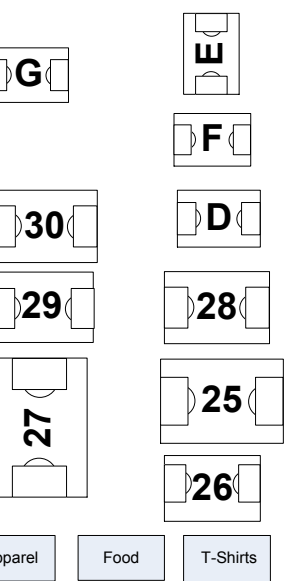

North Coast Premier Soccer Complex
 8809 Lake Road
 Seville, OH 44273

If you are playing on fields 3, 5, 6, 7, 8, 9, 11, 12, 13 and 14,
 please enter at **Entrance A**. All others please use **Entrance B**.

NO DOGS ARE PERMITTED ON THE PROPERTY.

County Road 19 (Lake Road)

Entrance B

Entrance A

Indoor Concessions
 Indoor Restrooms
 Trainer