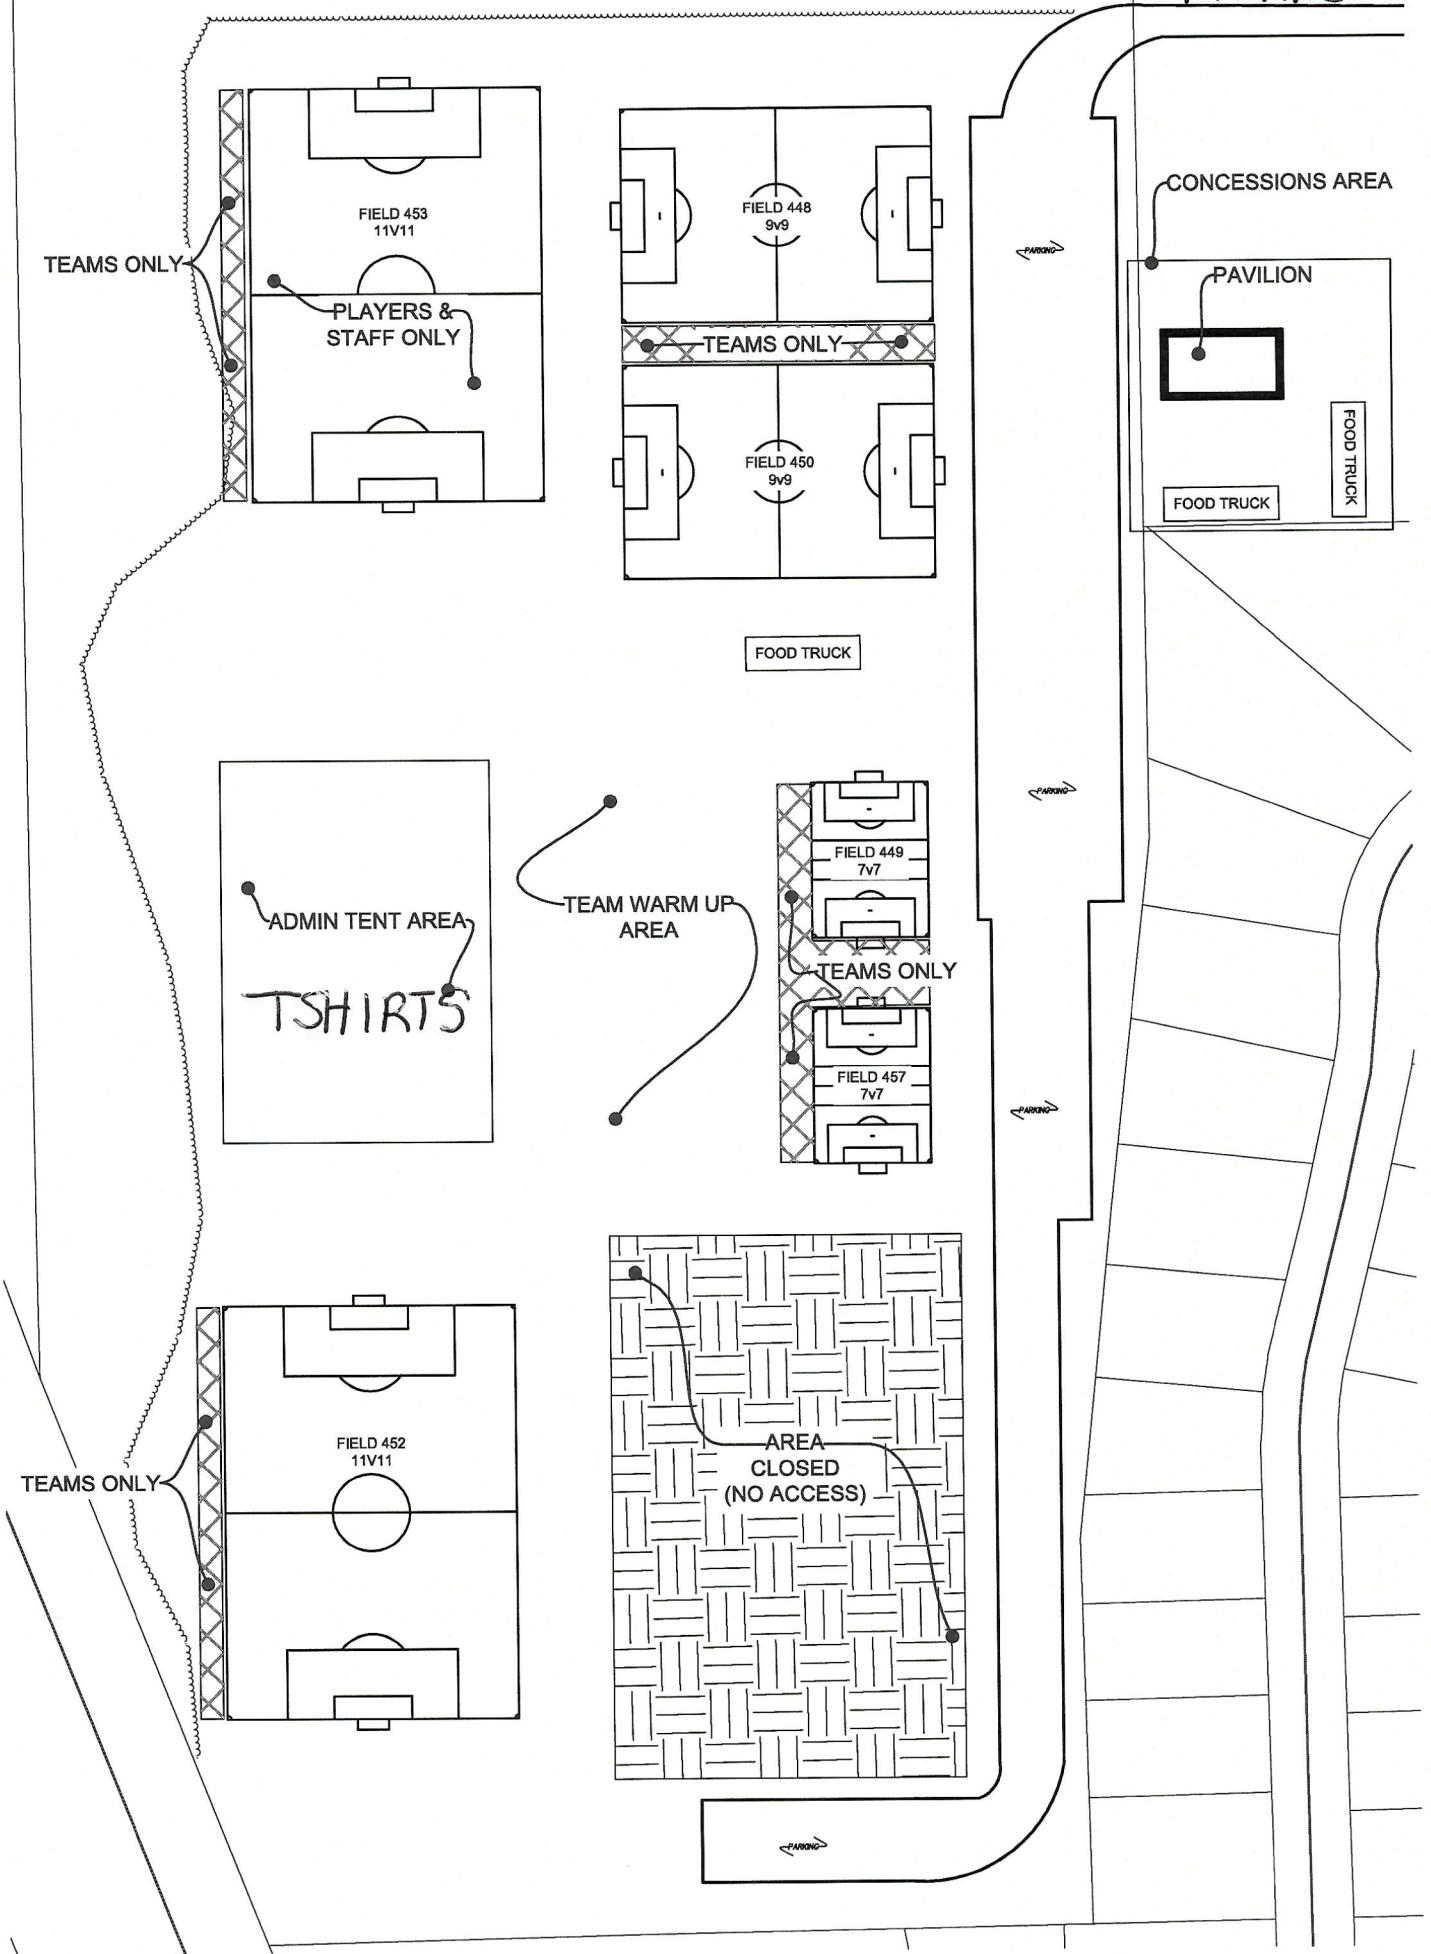

WADSWORTH M UHL

ENTRANCE

TEAMS ONLY

FIELD 453
11V11

PLAYERS &
STAFF ONLY

FIELD 448
9v9

TEAMS ONLY

FIELD 450
9v9

FOOD TRUCK

ADMIN TENT AREA

TSHIRTS

TEAM WARM UP
AREA

FIELD 449
7v7

TEAMS ONLY

FIELD 457
7v7

TEAMS ONLY

FIELD 452
11V11

AREA
CLOSED
(NO ACCESS)

CONCESSIONS AREA

PAVILION

FOOD TRUCK

FOOD TRUCK

PARKING

PARKING

PARKING

PARKING